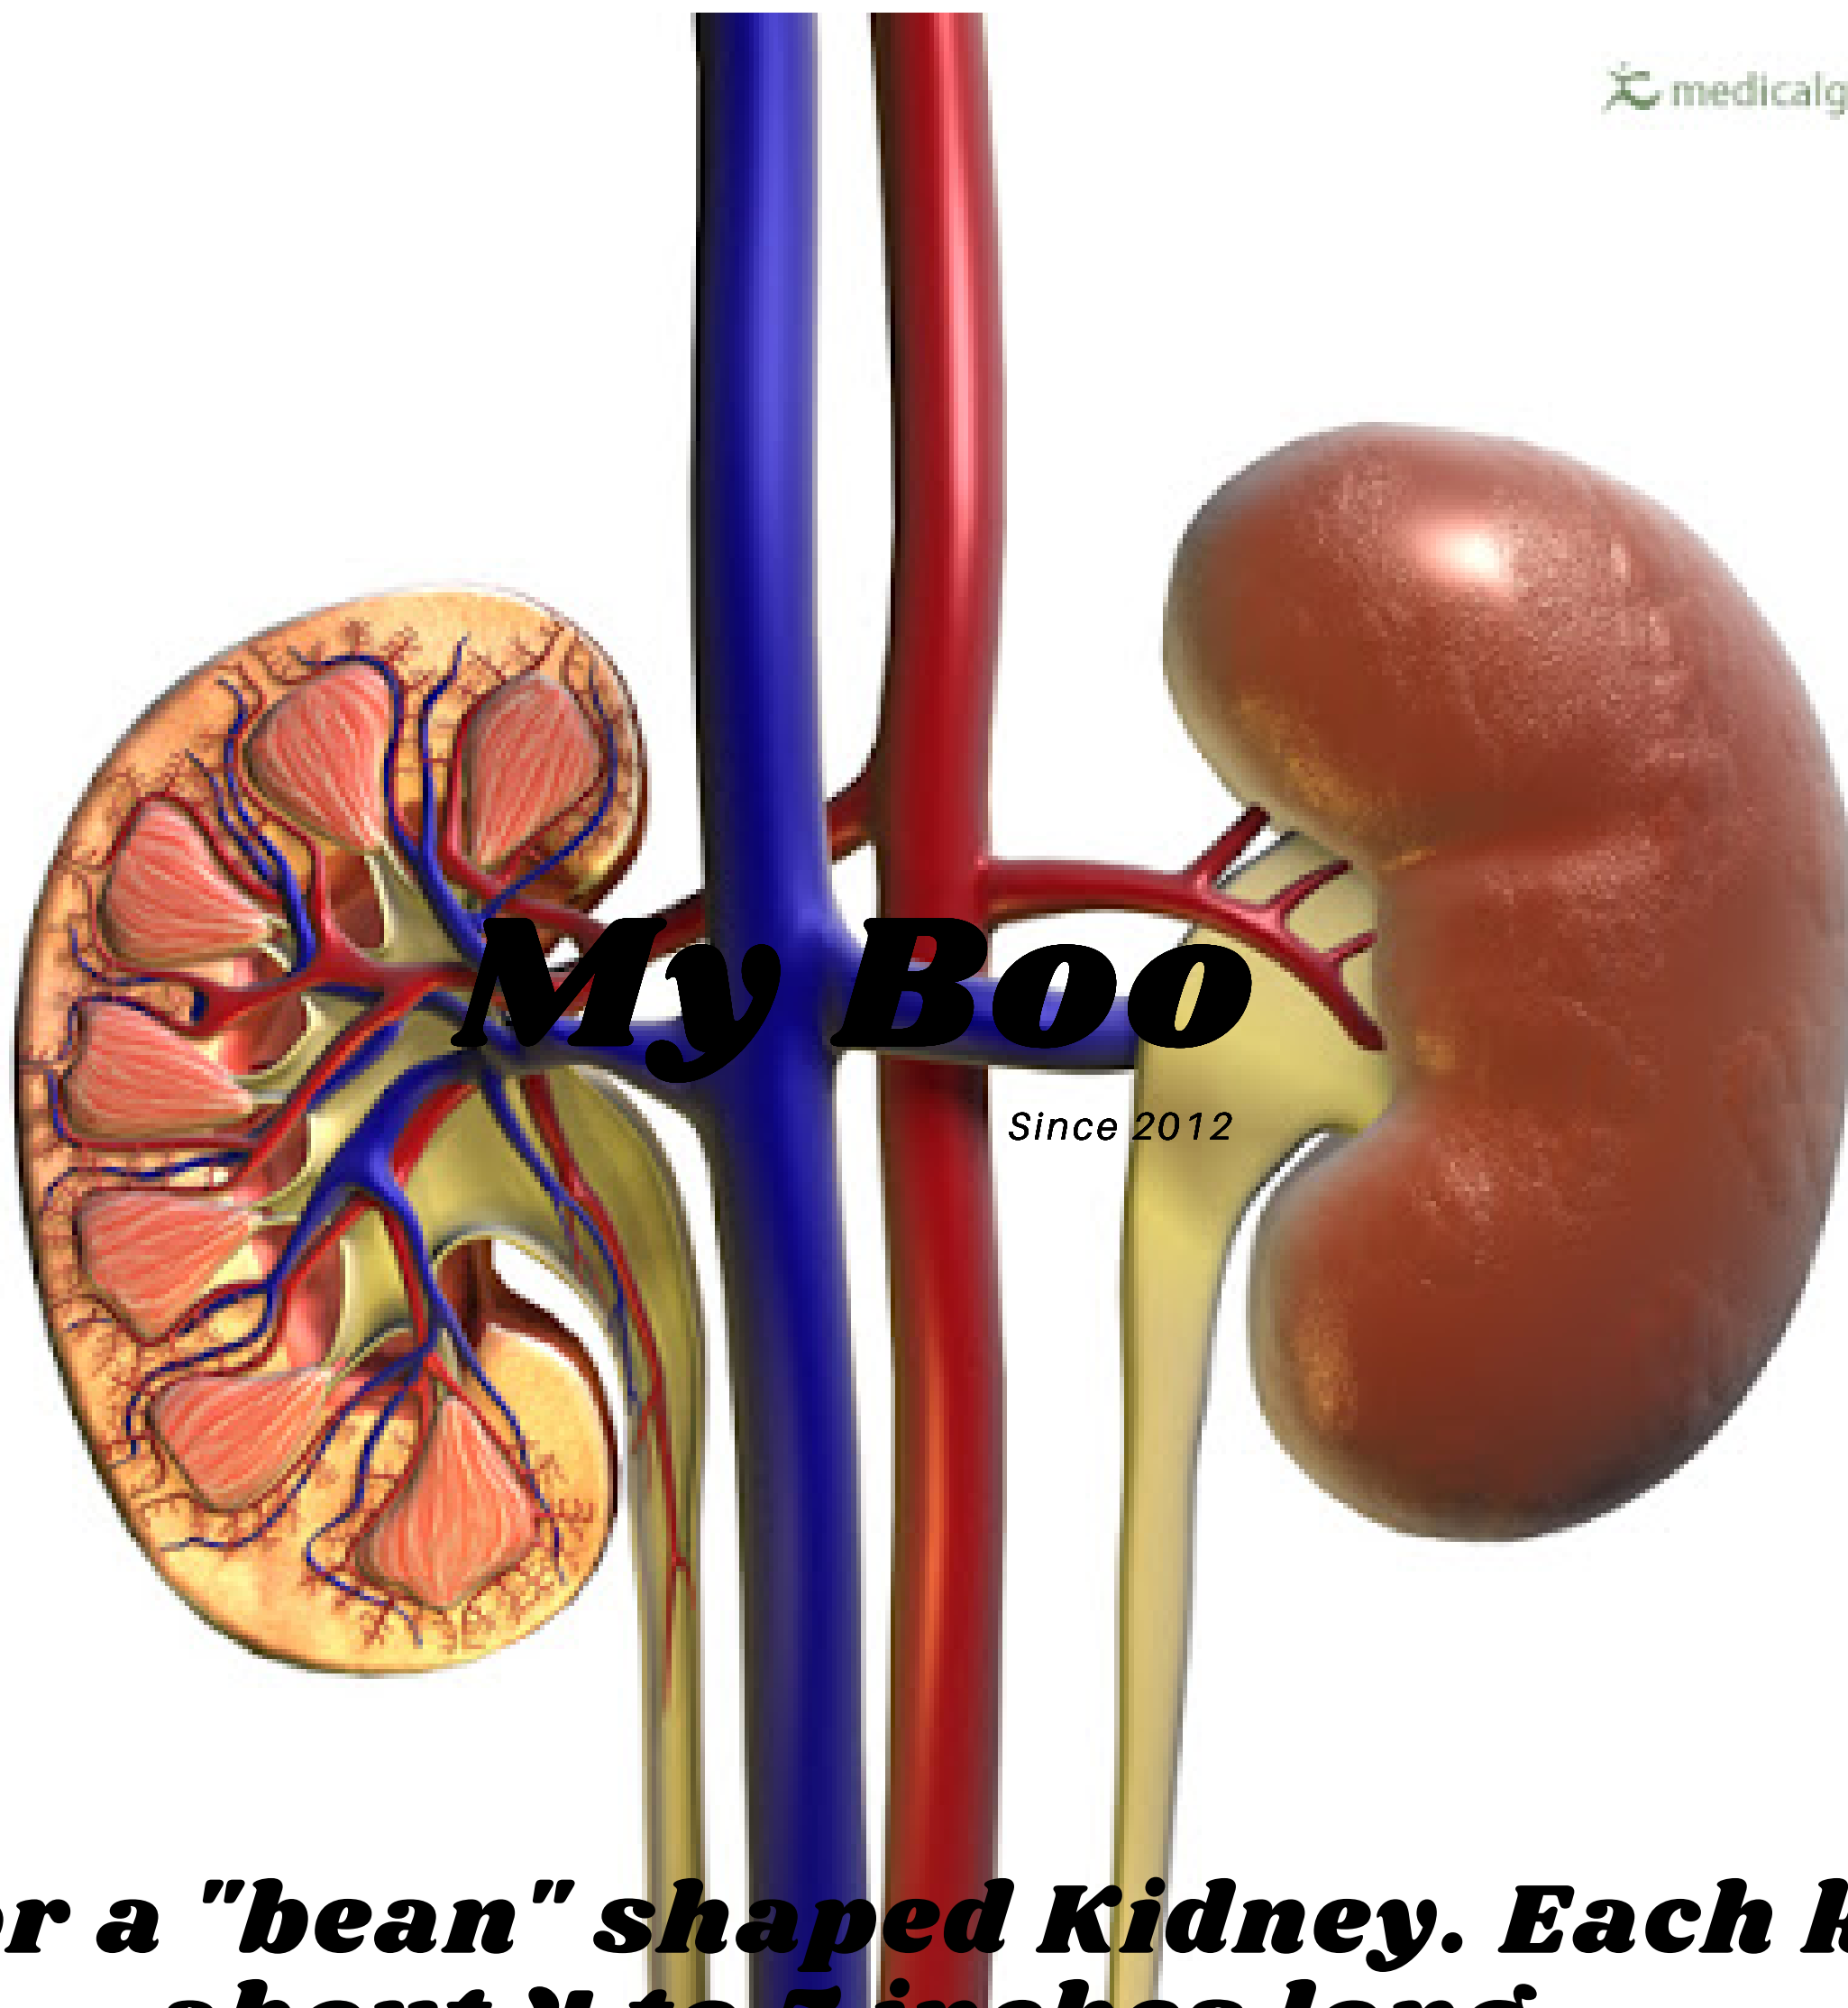

# HAVE YOU SEEN THIS KIDNEY?

medicalgraphics.de

***Looking for a "bean" shaped Kidney. Each kidney is about 4 to 5 inches long.***

***Each kidney continues to take out unuseful substances and then return the blood back to the bloodstream.***

***Be Careful when returning it: One disease that affects the kidney is Diabetes!***

***DO NOT eat lot of Salt, or sugar!! BE very Careful of those substances!!***

***The circulatory system and the Kidneys work together! The Kidneys filter and clean blood to make Urine. Your Welcome! Please Return !!***